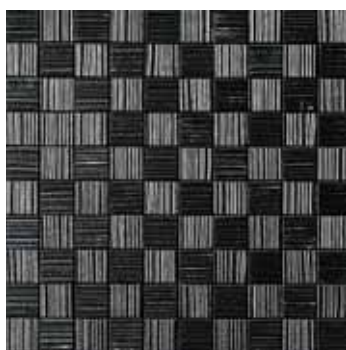

Amour Ciel Mosaico Rete 30,5x30,5*

Amour Sable Mosaico Rete 30,5x30,5*

Amour Glycine Mosaico Rete 30,5x30,5*

Amour Mer Mosaico Rete 30,5x30,5*

Amour Terre Mosaico Rete 30,5x30,5*

Amour Jardin Mosaico Rete 30,5x30,5*