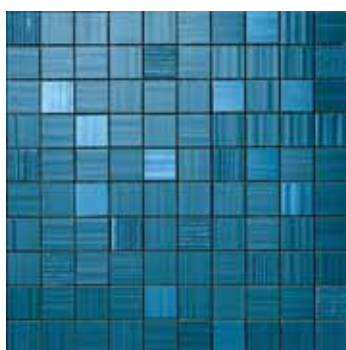

Amour Mer Mosaico Rete 30,5x30,5*